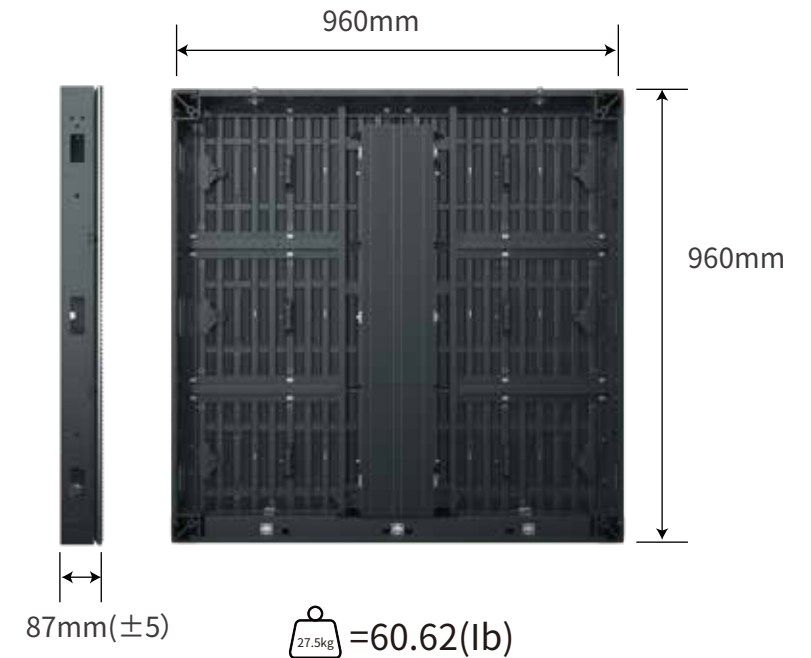

Using aluminum frame material, a single 960*960mm cabinet is only 27.5kg, and the frame structure is strong and durable.

03 / Super Heat Dissipation More Stable

The Bottom Shell Is Made Of Metal.
Silicone With High Thermal Conductivity In The Middle
Good Heat Dissipation, High Stability.