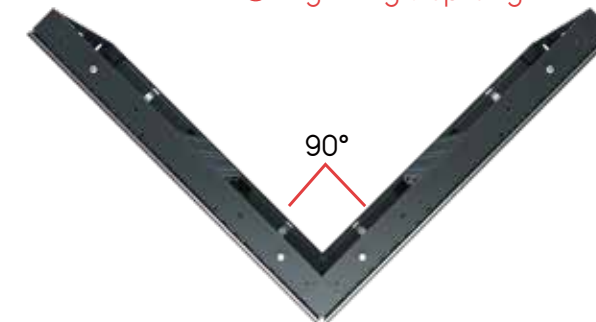

Using aluminum frame material, a single 960*960mm cabinet is only 27.5kg, and the frame structure is strong and durable.

03 / Super Heat Dissipation More Stable

The Bottom Shell Is Made Of Metal.
Silicone With High Thermal Conductivity In The Middle
Good Heat Dissipation, High Stability.

04 /

Realize Unlimited Creativity

- It Can Realize Horizontal And Right Angle Splicing And Installation.
- Can Do Naked Eye 3d Scheme.

① Plane Splicing

② Right Angle Splicing

05

Flexible Installation And Maintenance