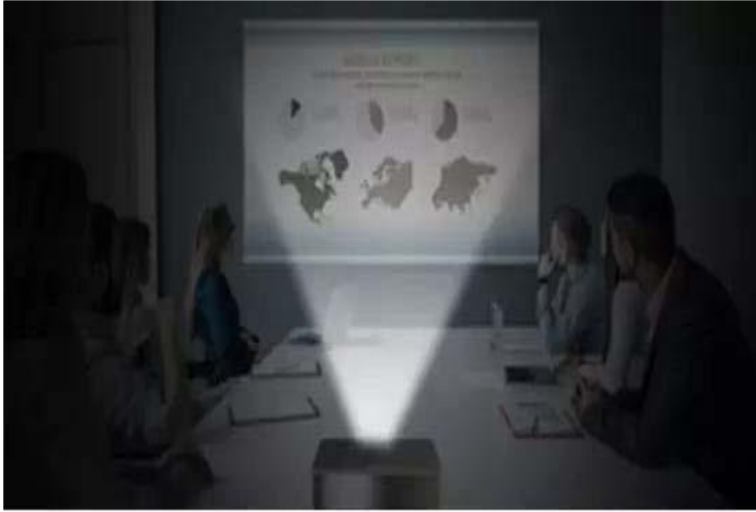

Pain Points of the Traditional Screens for Meeting

DLP Projector

- Blurred display, low brightness;
- Limited display content, poor display effect;
- Narrow color gamut, too bright images, low contrast;
- Easy to be blocked.