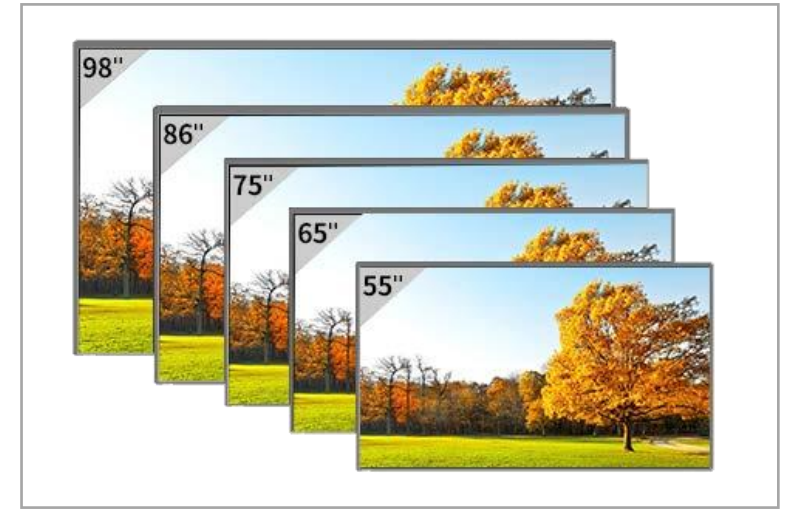

## LCD Splicing Screen

- Bigger seam, split images ;
- Poor display effect, low bit depth;
- Slow response, trailing effect on dynamic images;
- Installation depth is about 10 cm, resulting in low space utilization rate.