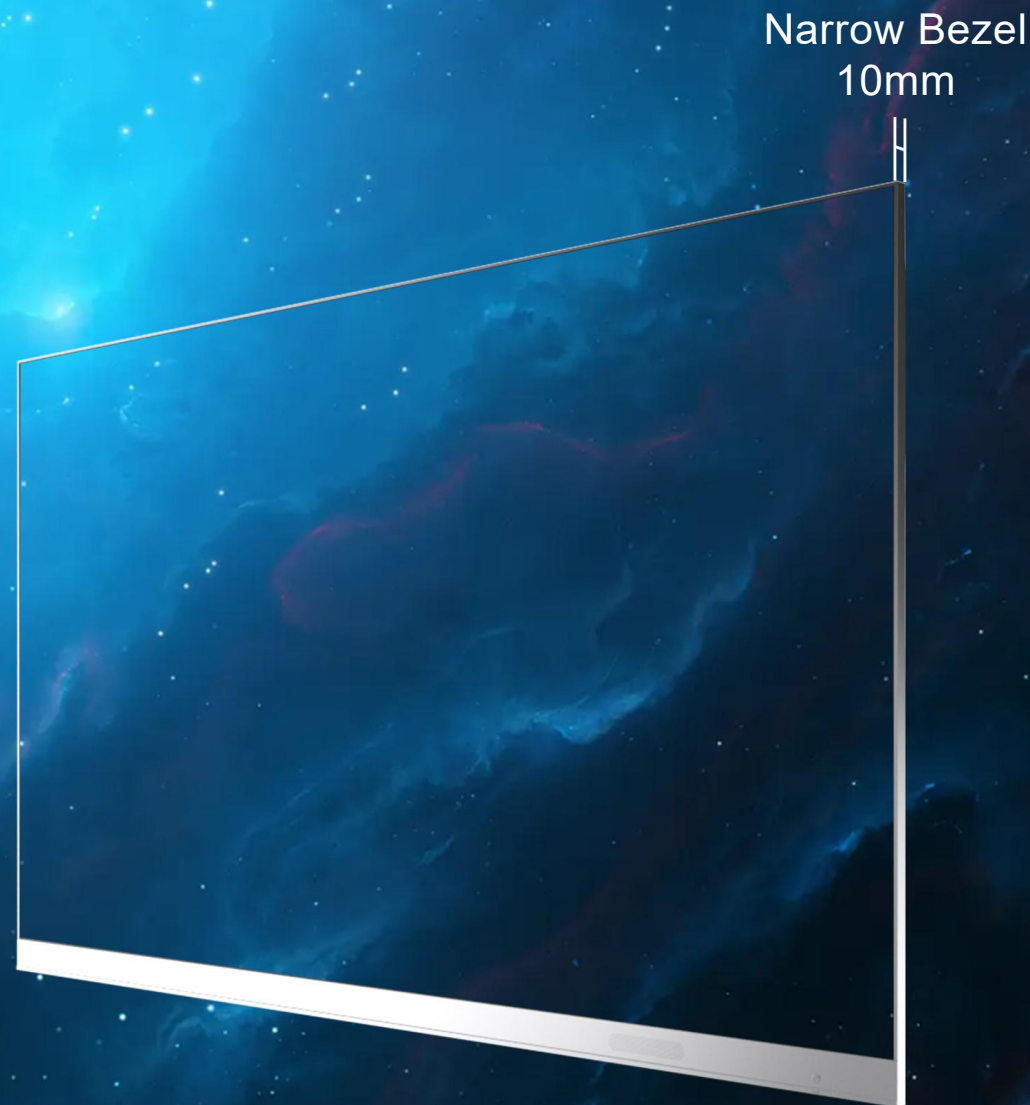

BIGGER display area, more IMMERSIVE experience

Extraordinarily vivid colours take you to a colourful world.