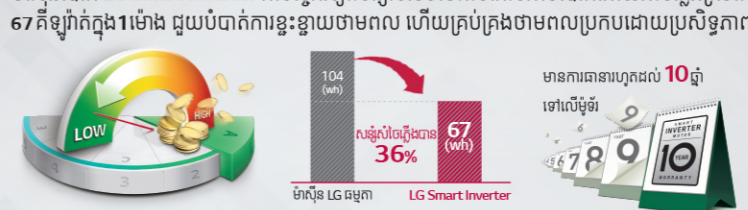

Smart Inverter ជាមួយម៉ូទ័រជួយសម្រួលថាមពលកាត់តែច្រើន