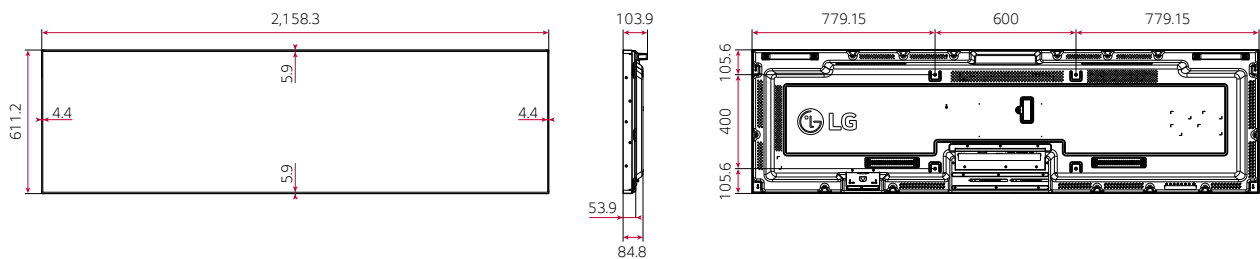

* LG ConnectedCare is the brand name of LG Signage365Care Service. The availability differs by region.

PRODUCT INFORMATION

88BH7G

Screen Size	88"
Aspect Ratio	32 : 9
Native Resolution	3,840 × 1,080
Brightness	700 nit
Contrast Ratio	1,100 : 1

DIMENSION

(unit: mm)

CONNECTIVITY

- 1 AUDIO In
- 2 AUDIO Out
- 3 HDMI(1) In 2.0
- 4 HDMI(2) In 2.0
- 5 DP In
- 6 DP Out
- 7 HDMI(3) In 1.4
- 8 DVI-D In
- 9 USB 2.0 In
- 10 IR & LIGHT SENSOR
- 11 RS-232C In
- 12 RS-232C Out
- 13 LAN In
- 14 LAN Out