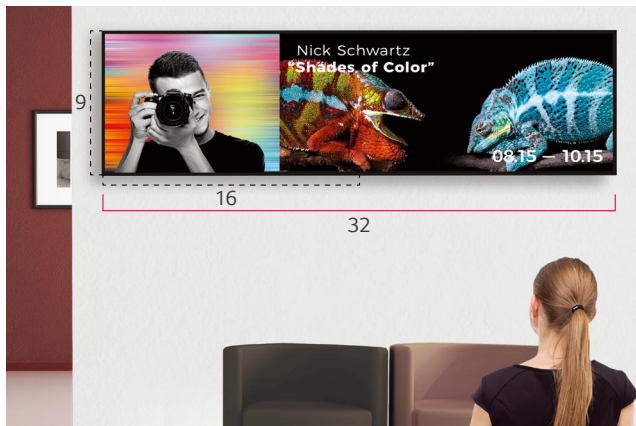

EXTRAORDINARY VIEWING EXPERIENCE

32:9 Extended Wide Format

It is a unique wide screen with 32:9 bar type which is twice as long as the previous 16:9 display, allowing more content and information to be shown on one screen.