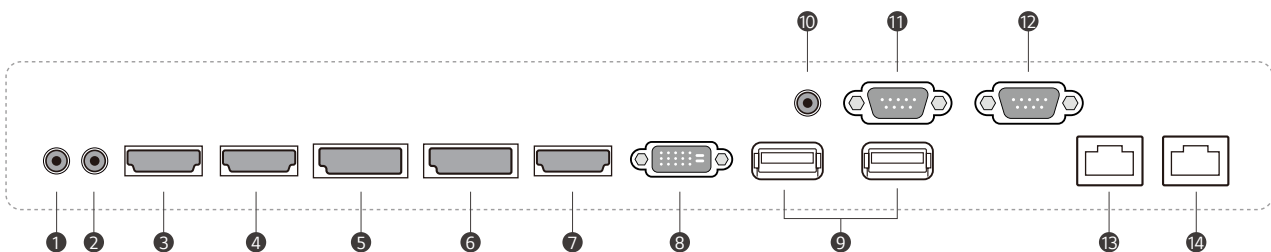

* LG ConnectedCare is the brand name of LG Signage365Care Service. The availability differs by region.

PRODUCT INFORMATION

88BH7G

Screen Size	88"
Aspect Ratio	32 : 9
Native Resolution	3,840 × 1,080
Brightness	700 nit
Contrast Ratio	1,100 : 1

DIMENSION

(unit: mm)

CONNECTIVITY

- 1 AUDIO In
- 2 AUDIO Out
- 3 HDMI(1) In 2.0
- 4 HDMI(2) In 2.0
- 5 DP In
- 6 DP Out
- 7 HDMI(3) In 1.4
- 8 DVI-D In
- 9 USB 2.0 In
- 10 IR & LIGHT SENSOR
- 11 RS-232C In
- 12 RS-232C Out
- 13 LAN In
- 14 LAN Out