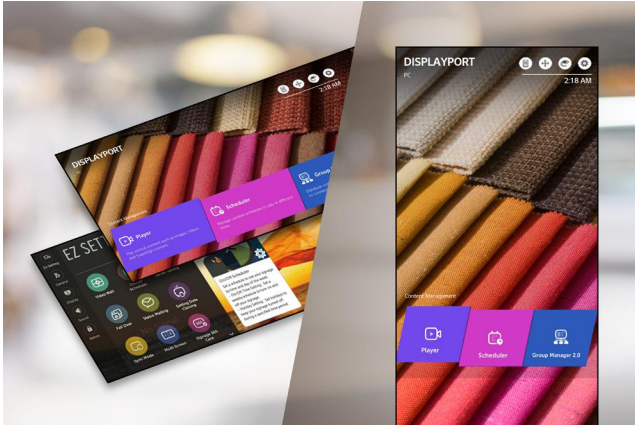

High Picture Quality (3,840 × 1,080)

LG Ultra Stretch display, which is about half the size of a 98-inch UHD display, delivers vivid and clear colors.

EFFECTIVE CONTENT DELIVERY

Flexibility for Content Management

Thanks to its bar type format, it is optimized to show a vertical or horizontal object providing a memorable viewing experiences to the viewer.

Multi Screen Mode with 4BPB

The Picture-by-Picture (PBP) feature allows you to show multi content in one single display by up-to four parts. It is very useful to deliver various advertisements or pieces of information at the same time without bezels among them.

OPERATIONAL EFFICIENCY

User-friendly Menu

The Ultra Stretch display offers a user-friendly UX to simplify approach flows, groups similar functions together, and adopts an intuitive GUI for ease of use. When using the display in portrait mode, menu can also be adjusted accordingly.