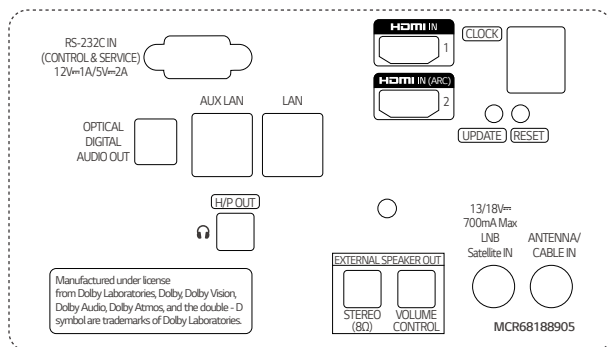

CONNECTIVITY

Rear

Side

* Dimensions & Jack Panels may differ from the above image, so please contact LG sales team to verify before ordering.

Download
LG C-Display+
Mobile App
Google Play Store

www.lg.com/global/business/information-display
www.youtube.com/c/LGCommercialDisplay
www.facebook.com/LGInformationDisplay
www.linkedin.com/company/lginformationdisplay
twitter.com/LG_ID_HQ

LG may make changes to specifications and product descriptions without notice. Copyright © 2020 LG Electronics Inc. All rights reserved. "LG Life's Good" is a registered trademark of LG Corp. The names of products and brands mentioned here may be the trademarks of their respective owners.