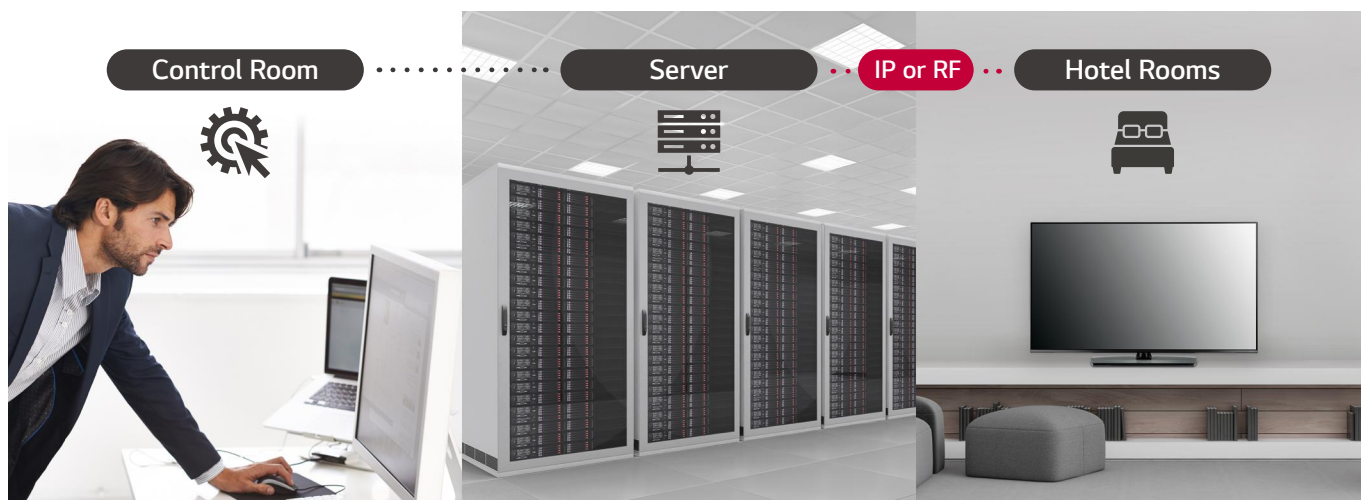

### Pro:Centric Direct

The hotel content management solution Pro:Centric Direct offers easy and simple editing tools, making it easy to perform service and IP network-based remote management with a single click. The Pro:Centric Direct solution enables users to edit their interface easily by providing customized interface and efficiently manages all TVs in the room. The latest PCD version provides IoT-based in-room control as well as voice control function through LG Natural Language Processing (NLP). These IoT and voice-related functions will be your starting point to prepare for the hotel rooms of next generation through artificial intelligence.