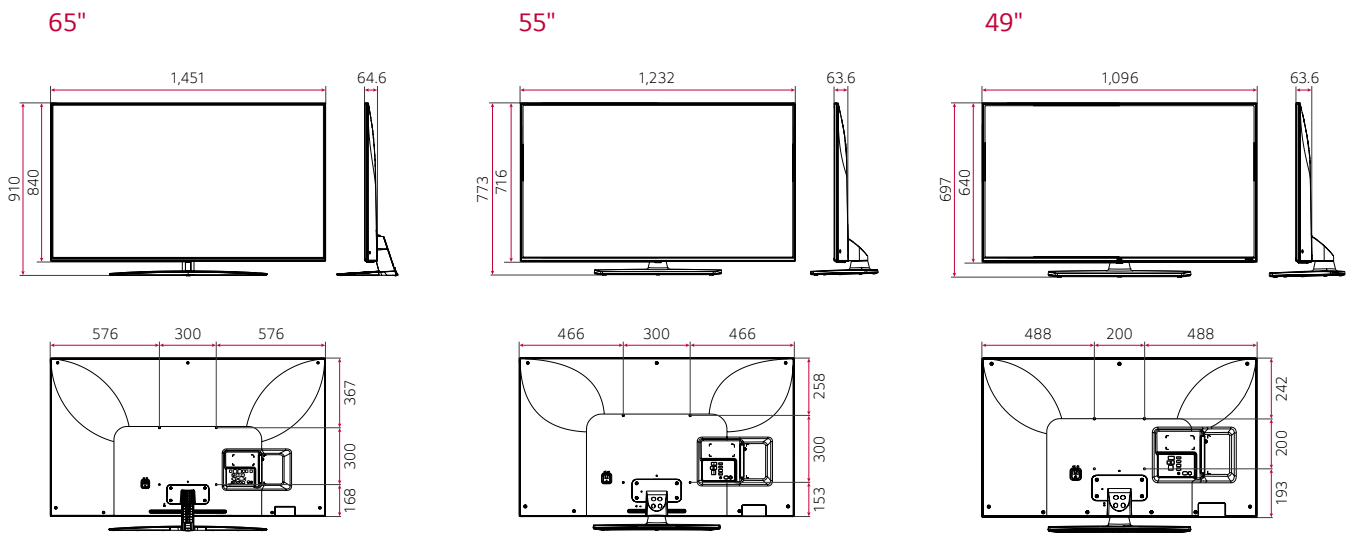

# PRODUCT INFORMATION

\* 65 inch

## US761H (MEA)

Design	Stand Type	65" : 1 pole (fixed) / 55", 49" : 1 pole (swivel)
Display	Inch	65" / 55" / 49"
	Resolution	3,840 × 2,160 (UHD)
	Category	NanoCell
Solution	Pro:Centric (Smart, Direct, V), Quick Menu	

## DIMENSION

(unit: mm)