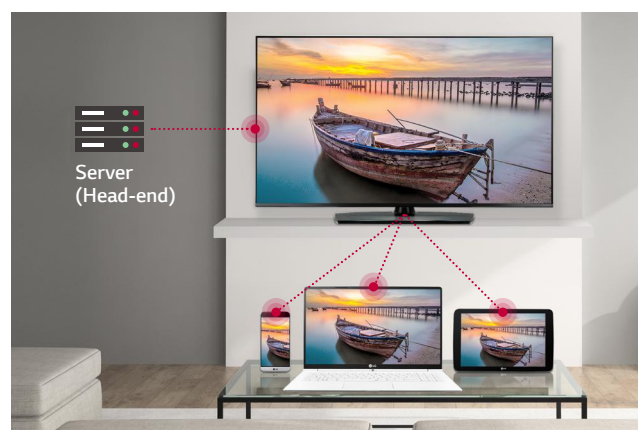

Soft AP

Software-enabled Access Point (Soft AP) is a "virtual" Wi-Fi feature that uses TV as a wireless hotspot, enabling guests to connect their own devices to the Soft AP. It supports Bridge Mode, allowing administrators to manage in-room Soft AP information such as signal level, Soft AP passwords, etc.

* Soft AP should be set in the installation menu after the TV is turned on.
* Smart Mirroring may not be operated at the same time.