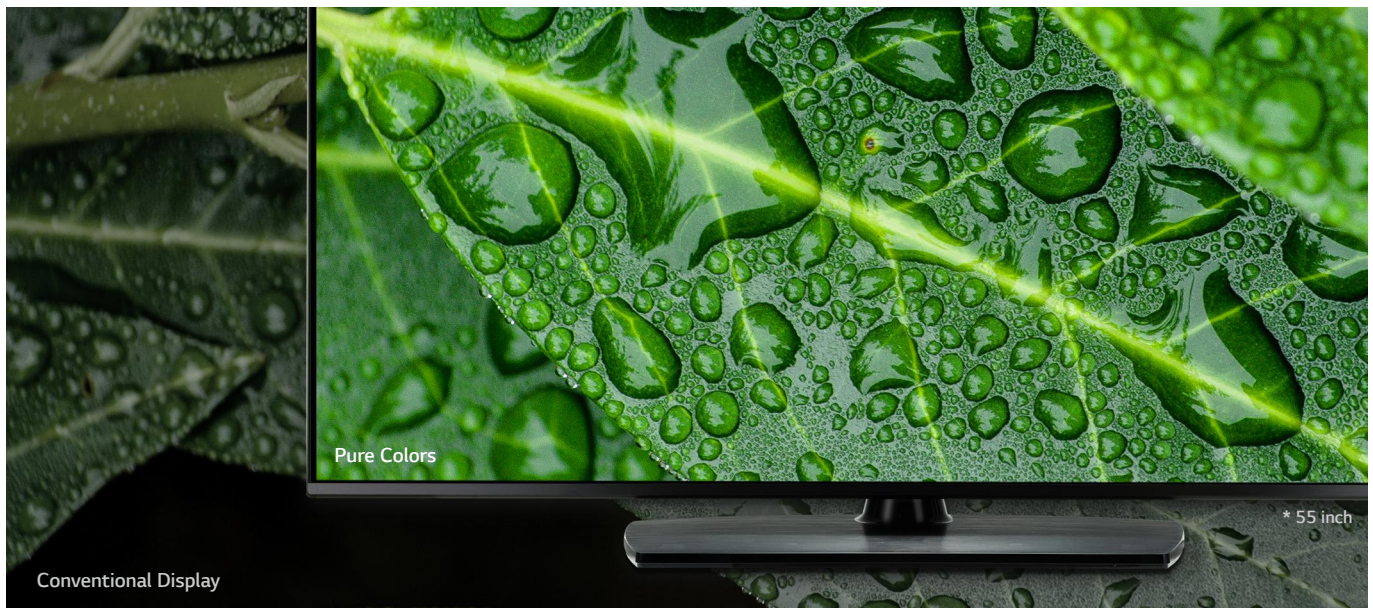

### Real 4K Made by Pure Colors

NanoCell TV delivers a broad spectrum of color and lifelike accuracy with advanced NanoCell technology, which makes LG Hotel TV the best ever. Discover the more brilliant and clear visual experience with Real 4K that NanoCell TV delivers.