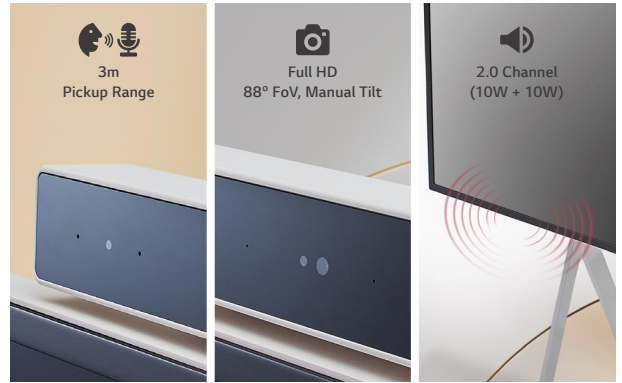

## All-in-One Display for Simple and Quick Video Call

With LG One:Quick Flex's 43-inch all-in-one display-complete with built-in camera, microphones and speakers-there's no need to stress over online meetings and calls and no more inconvenience of connecting to and setting up video conferencing.