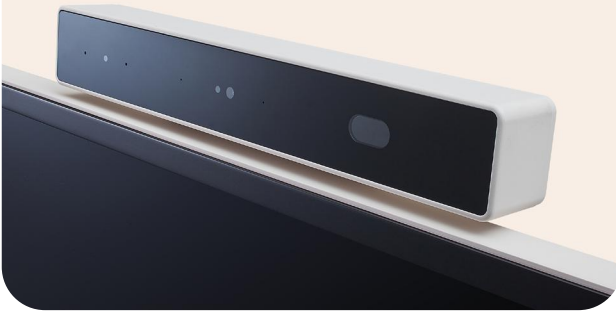

## KEY FEATURES & CONNECTIVITY

Screen **Rotation**

**Up and Down**

Built-in  
**Camera & Microphone**

Moving **Wheels**

Built-in **Touch**

**AV (webOS)**

— USB Type-C