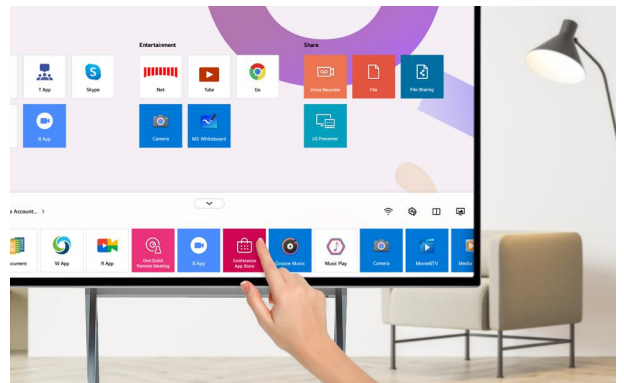

Intuitive UX and Excellent Expandability

The touch-based UX of One:Quick Flex is designed to be similar to the mobile touch UX, making it easy to use. Also, the operating system based on Windows makes it easy for the user to install and run programs they want through a huge library of applications and tools.

- Screen images simulated.