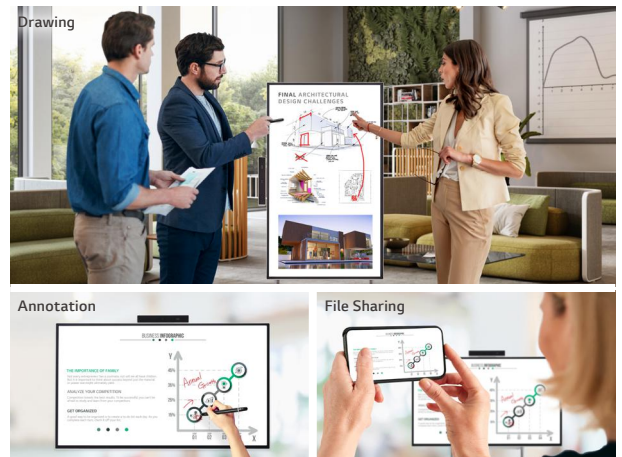

Effective Collaboration with Touch and Drawing

Equipped with In-Cell touch technology, the One:Quick Flex turns ideas into reality. With the dedicated touch pen, taking notes and drawing are done easily. Also, these works can be saved as files, and easily shared via a mobile phone.

- One touch pen provided.
- Dedicated apps required for annotation and drawing (MS Whiteboard ready)