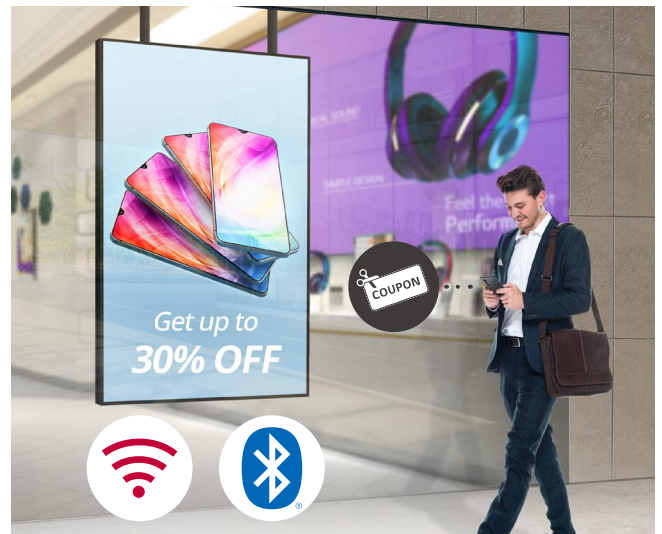

Easy Content Distribution & SW Update

75XS4G features embedded Wi-Fi, Bluetooth, Beacon making it easy to distribute content wirelessly and update Firmware. In particular, using Beacon and BLE (Bluetooth Low Energy), shop manager can do various promotional activities, such as providing promotional coupons or product information to visitor in real time.