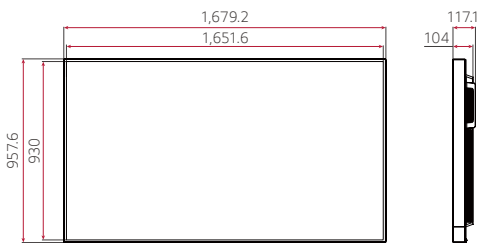

### Precise Installation Using Leveler Tool

The 75XS4G is equipped with a "Leveler Tool" which shows users how the device is tilt, so the display can be precisely installed.

### Alert for Right Direction

The 75XS4G is equipped with a "horizontal sensor", so the display can be installed accurately.

## 75XS4G

Panel	Screen Size	75"
	Panel Technology	IPS, M+ (WRGB)
	Native Resolution	UHD (3,840 × 2,160)
	Brightness	4,000 nits (Typ.), 3,200 nits (Min.)
	Contrast Ratio	1,200 : 1 (Typ.)
	Viewing Angle (H × V)	178 × 178
	Operation Hours (Hours/Day)	24/7
	Portrait / Landscape	Yes / Yes
Connectivity	Input	HDMI (2, HDCP 2.2 / 1.4), DP (HDCP 2.2 / 1.3), USB 2.0 Type A
	Output	DP (Input DP / HDMI), External Speaker Out (L/R, 10 W+10 W)
	External Control	RS-232C In (4 pin Phone Jack) / Out, RJ45 (LAN) In / Out, IR In
Mechanical Specification	Bezel Width	13.8 mm (Even Bezel)
	Weight (Head)	39.6 kg
	Packed Weight	50 kg
Feature	Monitor Dimension (W × H × D)	1,679.2 × 957.6 × 104 mm
	Feature	Back Light Sync, Embedded CMS, Temperature Sensor, Auto Brightness Sensor, Built-in Wi-Fi Module, Control Manager
Power	Power Supply	AC 100-240 V~, 50/60 Hz
	Power Type	Built-in Power
	Power Consumption	750 W (Full White) (※ IEC62087 - 405 W) (Typ.) / 790 W (Max.)
	BTU (British Thermal Unit)	2,559 BTU/Hr (Typ.), 2,696 BTU/Hr (Max.)
Certification	Safety	CB / NRTL
	EMC	FCC Class "A" / CE / KC / VCCI
	ErP	Yes
Accessory	Optional	Double-sided Bracket (Landscape & Portrait : WM-B640S)

## DIMENSION (unit: mm)