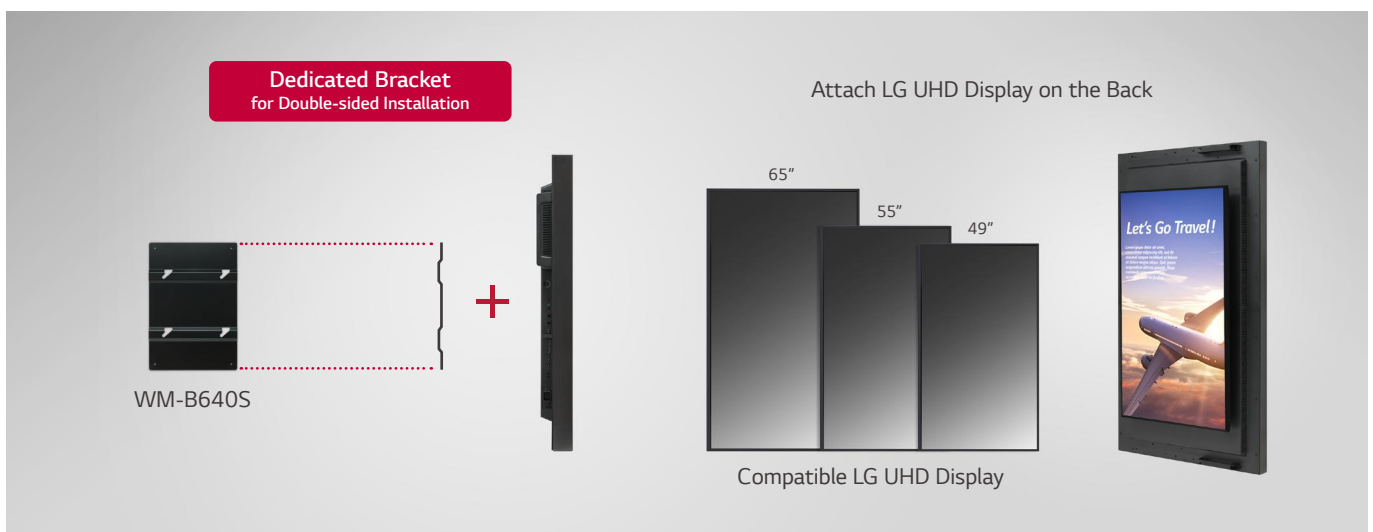

Double-sided Usage with Dedicated Bracket

Due to the 75XS4G flat-back design and dedicated bracket*, store owner can attach LG's UHD display** to the back for the purpose of displaying a variety of content for both external and internal customers.

* Bracket is optional.

** Attachable Displays : LG 65/55/49 inches UH7 Series, 65/55/49 inches UH5/UM3 Series