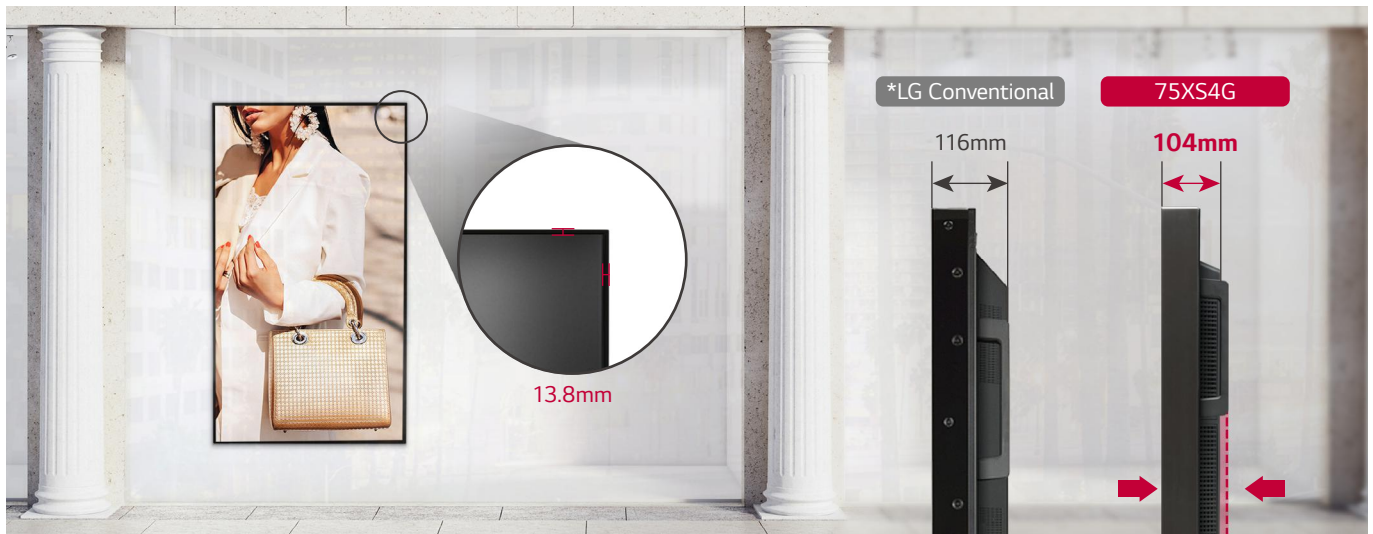

UTILIZE YOUR SPACES IN AUTHENTIC AND EFFICIENT WAYS

Space Blending Slim Design

Given that window-facing displays are usually installed indoors close to the window, 75XS4G's slim design is useful as it can blend naturally inside the store.

* 'LG Conventional' refers to LG 75XS2E