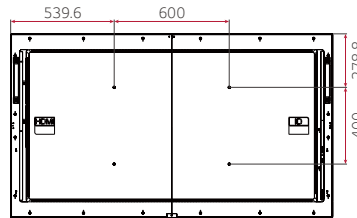

### Alert for Right Direction

The 75XS4G is equipped with a "horizontal sensor", so the display can be installed accurately.

## 75XS4G

Panel	Screen Size	75"
	Panel Technology	IPS, M+ (WRGB)
	Native Resolution	UHD (3,840 × 2,160)
	Brightness	4,000 nits (Typ.), 3,200 nits (Min.)
	Contrast Ratio	1,200 : 1 (Typ.)
	Viewing Angle (H × V)	178 × 178
	Operation Hours (Hours/Day)	24/7
	Portrait / Landscape	Yes / Yes
Connectivity	Input	HDMI (2, HDCP 2.2 / 1.4), DP (HDCP 2.2 / 1.3), USB 2.0 Type A
	Output	DP (Input DP / HDMI), External Speaker Out (L/R, 10 W+10 W)
	External Control	RS-232C In (4 pin Phone Jack) / Out, RJ45 (LAN) In / Out, IR In
Mechanical Specification	Bezel Width	13.8 mm (Even Bezel)
	Weight (Head)	39.6 kg
	Packed Weight	50 kg
Feature	Monitor Dimension (W × H × D)	1,679.2 × 957.6 × 104 mm
	Feature	Back Light Sync, Embedded CMS, Temperature Sensor, Auto Brightness Sensor, Built-in Wi-Fi Module, Control Manager
Power	Power Supply	AC 100-240 V~, 50/60 Hz
	Power Type	Built-in Power
	Power Consumption	750 W (Full White) (※ IEC62087 - 405 W) (Typ.) / 790 W (Max.)
	BTU (British Thermal Unit)	2,559 BTU/Hr (Typ.), 2,696 BTU/Hr (Max.)
Certification	Safety	CB / NRTL
	EMC	FCC Class "A" / CE / KC / VCCI
	ErP	Yes
Accessory	Optional	Double-sided Bracket (Landscape & Portrait : WM-B640S)

## DIMENSION (unit: mm)