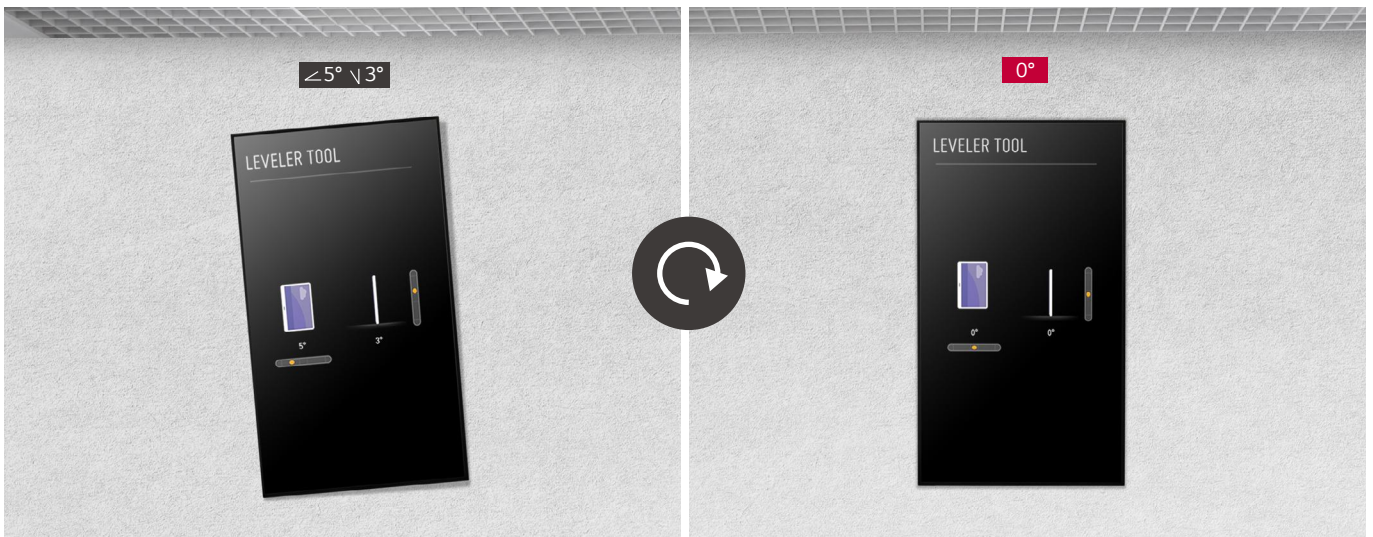

EASY INSTALLATION

Precise Installation Using Leveler Tool

The 75XS4G is equipped with a "Leveler Tool" which shows users how the device is tilt, so the display can be precisely installed.