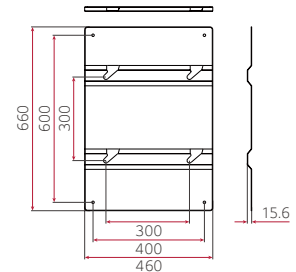

DOUBLE-SIDED BRACKET