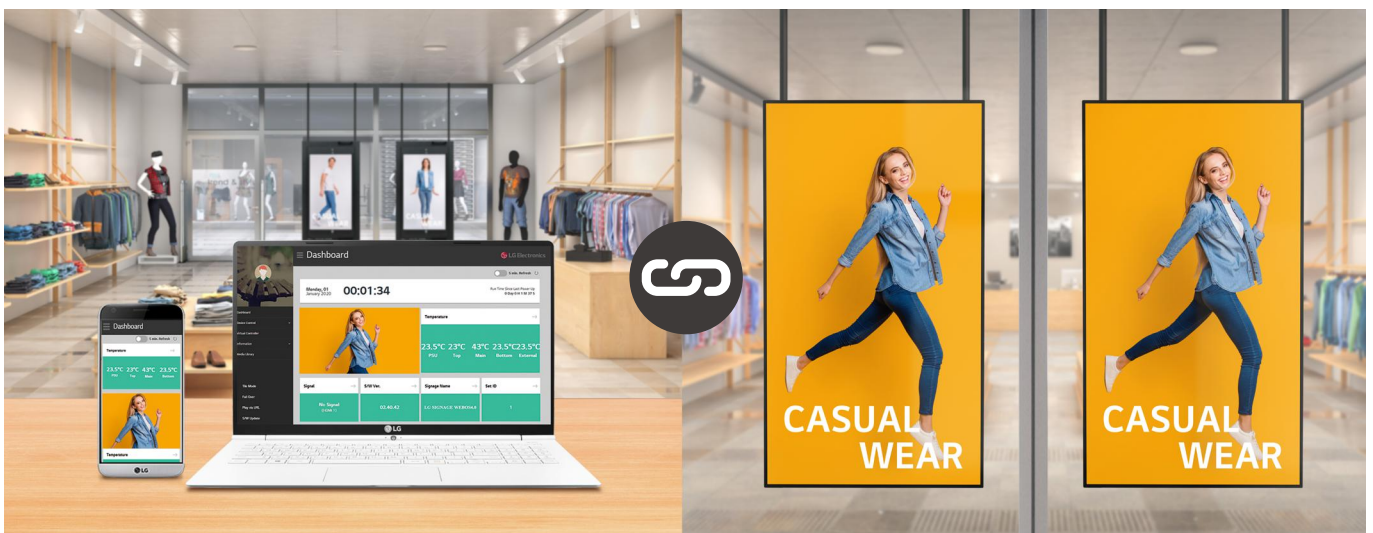

Web Monitoring (Control Manager)

This web-based monitoring solution is user-friendly and allows the user to be at ease. It enables the user to have full access anywhere at anytime from their mobile phone while having access to both current and past data. It allows the user to monitor the unit, make adjustments, and control the unit remotely in real time.